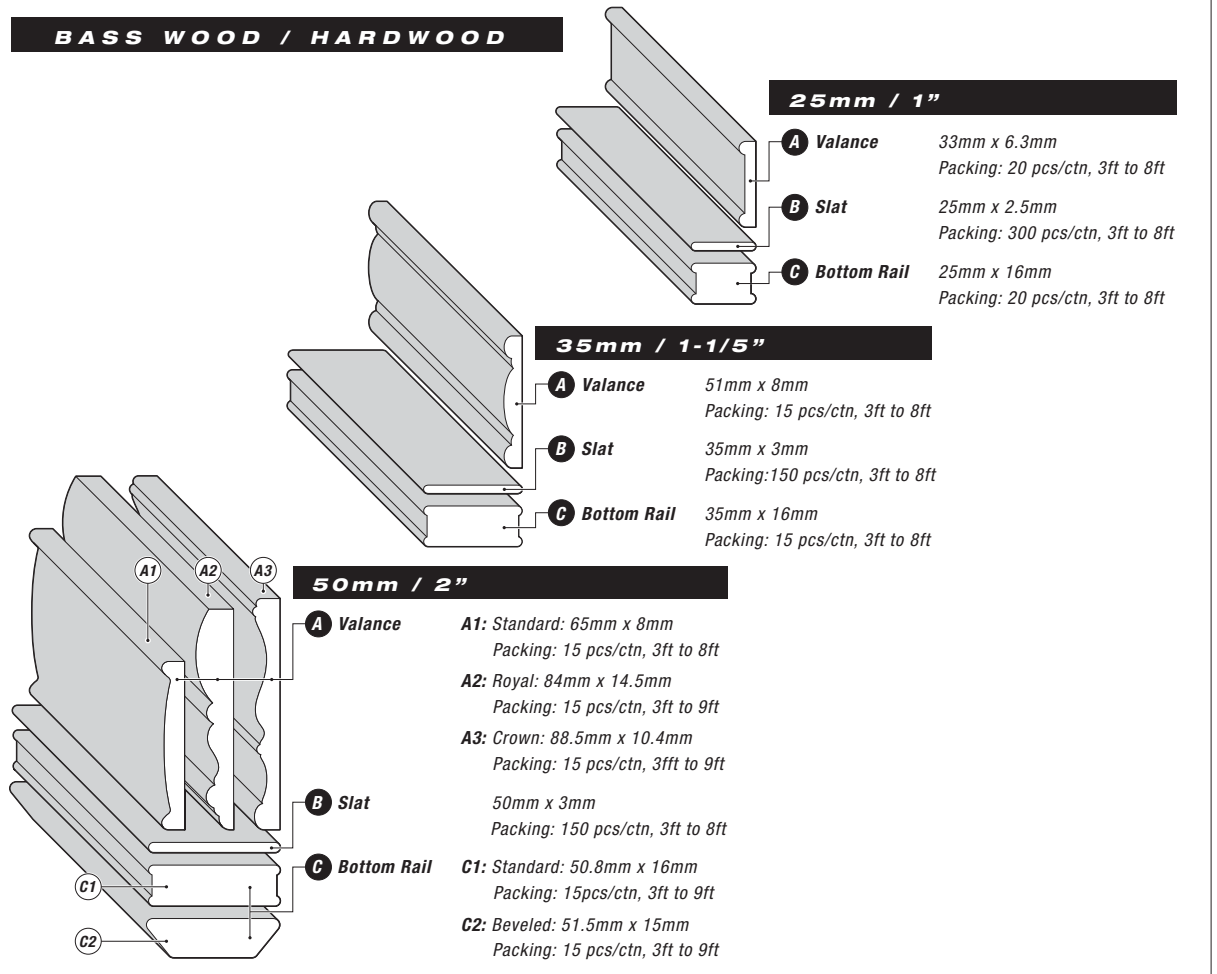

WOOD
COMPONENTS

VENTANA

BASS WOOD / HARDWOOD

WOOD SPECIFICATION TABLE

Component Sizes	Metric Dimensions			English Dimensions		
	Width	Thickness (mm)	Tolerance (+/-mm)	Width (in.)	Thickness (in.)	Tolerance (+/-in.)
Slat	25.0	2.50	0.20	1.00	0.1000	0.0078
	35.0	3.00	0.20	0.375	0.1338	0.0078
	50.0	3.00	0.20	2.00	0.1338	0.0078
Bottom Rail	25.4	16.00	0.20	1.00	0.6300	0.0078
	35.0	16.00	0.20	1.40	0.6300	0.0078
	50.8	16.00	0.20	2.00	0.6300	0.0078
Valance	33.0	7.00	0.20	1.30	0.2760	0.0078
	65.0	8.00	0.20	2.56	0.3150	0.0078
	84.0	14.50	0.20	3.30	0.5700	0.0078
	79.0	8.00	0.20	3.11	0.3150	0.0078
	89.0	8.00	0.20	3.50	0.3150	0.0078
Warp: Maximum Allowable						
Slat Bow & Chamber	<4.0 ft.		3.00	<4.0 ft.		0.125
	4 to 6 ft.		4.00	4 to 6 ft.		0.1875
	>6.0 ft.		6.00	>6.0 ft.		0.25
Bottom Rail & Valance Bow & Chamber	<4.0 ft.		6.00	<4.0 ft.		0.25
	4 to 6 ft.		10.00	4 to 6 ft.		0.375
	>6.0 ft.		13.00	>6.0 ft.		0.5
Moisture Content			8% +/-2%			8% +/-2%
Surface Standards: Pinholes	Not to exceed 1.59 mm dia., and not through slat.			Not to exceed 0.625" dia., and not through slat.		
Knots	Not to exceed 6.35 mm dia., unless filled. Must be solid			Not to exceed 0.25" dia., unless filled. Must be solid.		