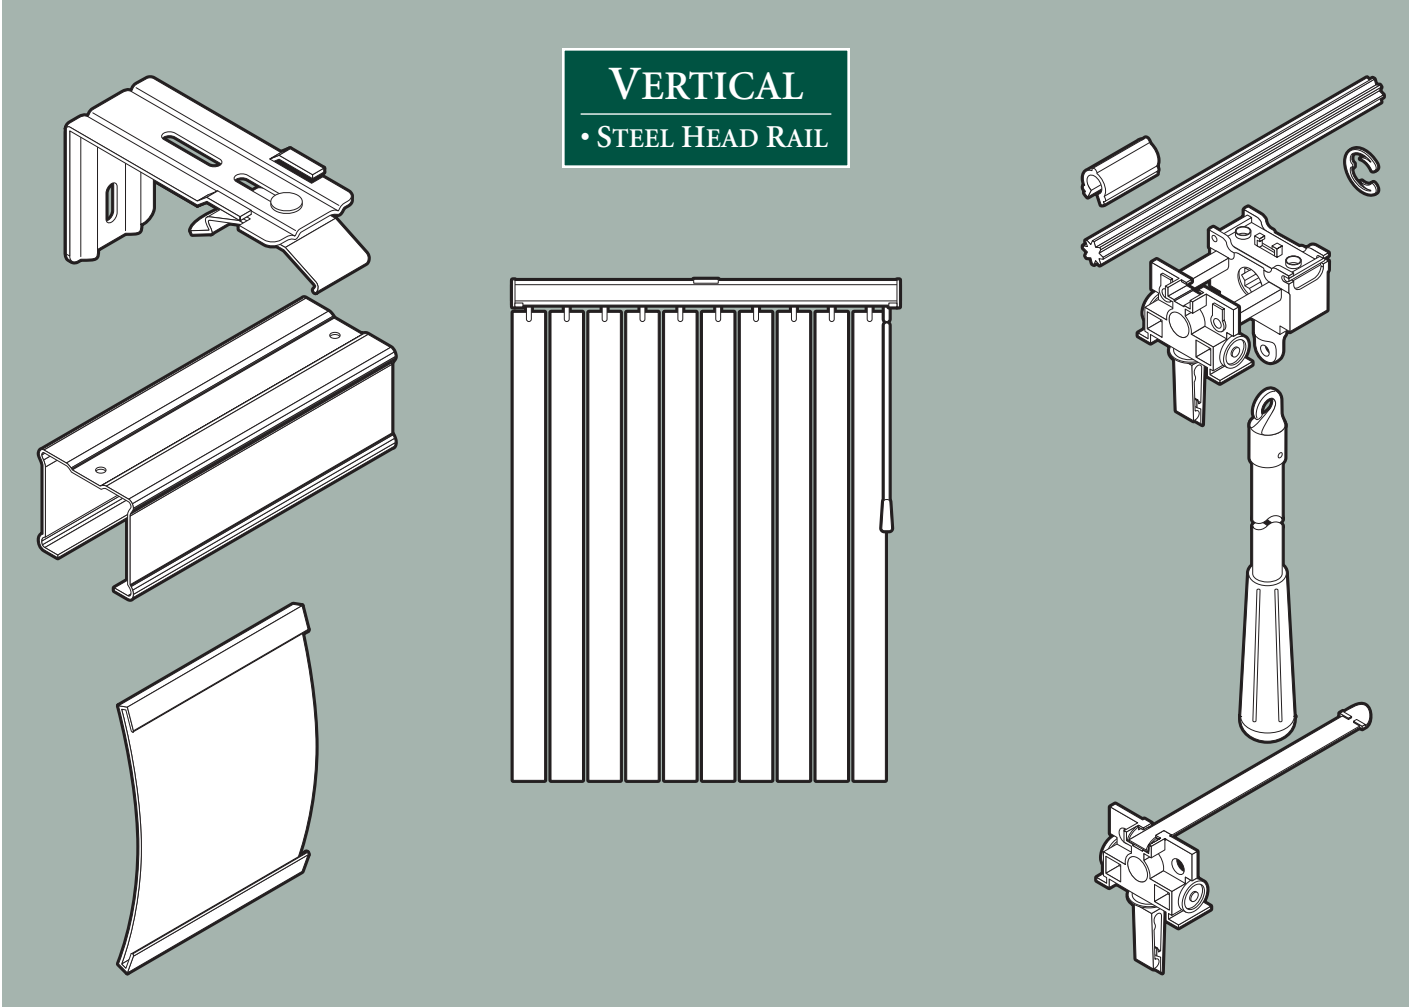

VERTICAL
• STEEL HEAD RAIL

| HEAD RAIL | DESCRIPTION | PART NO. |
|--------------------|---|----------|
| Type | Steel | 62903xxx |
| Size | 38mm x 31mm x 0.5mm (W x H x T) | |
| Color | Color Coordinated | |
| Dimensions | IB = 0.5" less than stated width; OB = Net Size | |
| Head Rail ID Label | Made in China | |
| VANES | | |
| Type | PVC | |
| Size | 3.5" x 0.024" x 84" | |
| Color | Color Coordinated | |
| | Drop as specified in order | |
| VALANCE | | |
| Type | PVC Channel Panel | |
| Size | 90mm x .81mm | |
| Color | Color Coordinated | |