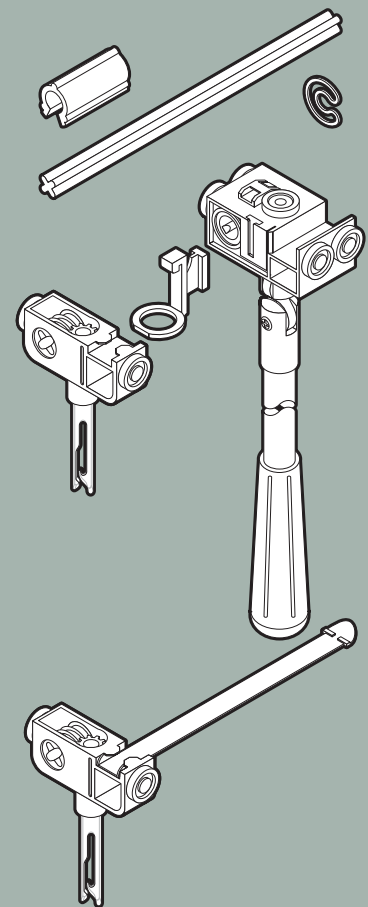

VERTICAL
• STEEL HEAD RAIL

| HEAD RAIL | DESCRIPTION | PART NO. |
|--------------------|---|----------|
| Type | Steel | 62903xxx |
| Size | 38mm x 31mm x 0.5mm (W x H x T) | |
| Color | Color Coordinated | |
| Dimensions | IB = 0.5" less than stated width; OB = Net Size | |
| Head Rail ID Label | Made in China | |
| VANES | | |
| Type | PVC | |
| Size | 3.5" x 0.024" x 84" | |
| Color | Color Coordinated | |
| | Drop as specified in order | |
| VALANCE | | |
| Type | PVC Channel Panel | |
| Size | 90mm x .81mm | |
| Color | Color Coordinated | |

| PARTS & ACCESSORIES | |
|--------------------------|---|
| Tilt Rod | Aluminum; 8-prong pinion |
| Carriers | 3.5" Plastic Link; self-alignment |
| Control | Wand or Cord & Chain |
| Installation Brackets | 3" or 4" |
| Cord Weight | Color Coordinated |
| Wand Control | with Lead Carrier |
| Wand | PVC; 10mm diameter |
| Installation Brkt Screws | 4.0mm x 30mm; Hex Drive |
| PACKAGE | |
| | Each Blind in a plastic bag; Each Blind in a white box with hardware accessory kit; All blinds packed two blinds per master carton. |
| | |
| | |
| | |

Vertical – Steel HR (rev 08-0212)

VERTICAL
• ALUMINUM HEAD RAIL

| HEAD RAIL | DESCRIPTION | PART NO. |
|--------------------|---|----------|
| Type | Aluminum | |
| Size | 44mm x 25mm x 0.8mm (W x H x T) | |
| Color | Color Coordinated | |
| Dimensions | IB = 0.5" less than stated width; OB = Net Size | |
| Head Rail ID Label | Made in China | |
| VANES | | |
| Type | PVC | |
| Size | 3.5" x 0.024" x 84" | |
| Color | Color Coordinated | |
| | Drop as specified in order | |
| VALANCE | | |
| Type | PVC Channel Panel | |
| Size | 90mm x .81mm | |
| Color | Color Coordinated | |